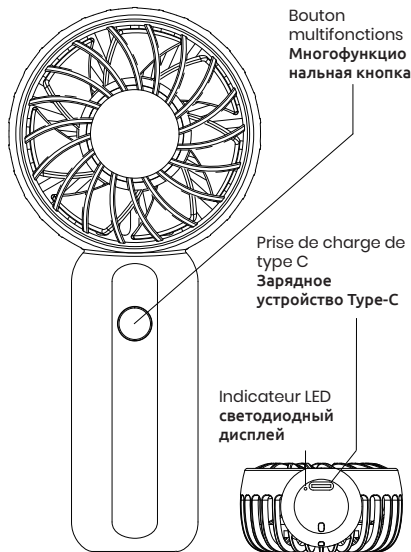

Trou de la corde
Отверстие для каната

FR N-m 650 BREEZY Ventilateur portable Manuel d'utilisation

Veuillez lire attentivement ces instructions avant d'utiliser l'article. Conservez-les et remettez-les en cas de cession du produit.

Par la présente, Nestler-matho GmbH déclare que l'appareil N-m 650 est conforme aux directives 2011/65/UE et 2015/863/EU. Le texte complet de la déclaration de conformité UE est disponible à l'adresse Internet suivante : www.nestler-matho.de

Contenu de l'emballage : Ventilateur portable BREEZY, câble de recharge, dragonne, mode d'emploi.

Données techniques :

Capacité de la batterie	1200mAh
Puissance nominale	5W
Durée de charge	env. 2 heures
Durée d'utilisation	Niveau 1 env. 8 heures Niveau 2 env. 3,5 heures Niveau 3 env. 1,5 heures

Utilisation :

- Chargez complètement le ventilateur manuel avant la première utilisation. Pour ce faire, insérer la fiche de type C dans la prise de charge du ventilateur et raccorder le câble à une prise de charge appropriée (5V/1A ou 5V/2A max.).
- Pendant le chargement, l'affichage LED s'allume en rouge, lorsque la batterie est pleine, il s'éteint. Débranchez le câble de charge du ventilateur manuel.
- En appuyant sur la touche multifonction, vous mettez le ventilateur en marche, la séquence de commutation est la suivante : marche-étape 1-étape 2-étape 3-arrêt.

Attention !

- Tenez l'appareil hors de portée des enfants de moins de 6 ans.
- Tenez l'appareil à l'écart de l'humidité, de la lumière directe du soleil, du feu, des sources de chaleur et des lignes à haute tension.
- Ne laissez pas tomber l'appareil- Le produit ne doit pas être ouvert, modifié ou réparé. Il doit être manipulé avec soin et protégé contre les chocs et les vibrations.
- A la fin de sa durée de vie, l'appareil doit être mis au rebut conformément à la législation de votre pays.
- Sous réserve d'erreurs, de fautes d'impression et de modifications techniques.

RU N-m 650 BREEZY Ручной вентилятор Руководство по эксплуатации

Перед использованием изделия внимательно прочтите данную инструкцию. Храните ее в надежном месте и передавайте при передаче изделия.

Настоящим компания Nestler-matho GmbH заявляет, что устройство N-m 650 соответствует Директиве 2011/65/ЕU, 2015/863/ЕU. Полный текст Декларации соответствия ЕС доступен по следующему интернет-адресу: www.nestler-matho.de.

Комплект поставки: ручной вентилятор BREEZY, кабель для зарядки, ремешок для переноски, инструкция по эксплуатации

Технические данные:

Емкость аккумулятора	1200 мАч
Номинальная мощность	5 Вт
Время зарядки	около 2 часов
Время работы на	уровне 1 около 8 часов уровень 2 прил. 3,5 часа уровень 3 около 1,5 часов

Использование: